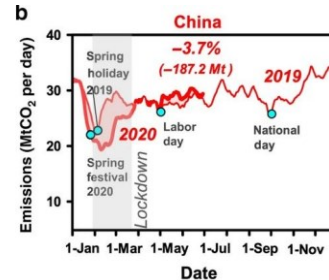

# Klima handling

Past and future of Carbon emissions  
(RCP 2.6)

(millions of kilotons of CO<sub>2</sub> equivalents)

2020-2030 RCP1.5C =  
**-7.6%** global annual  
GHG emissions (UNFCCC,  
2019)

Liu et al. *Nature Comm.*, 2020