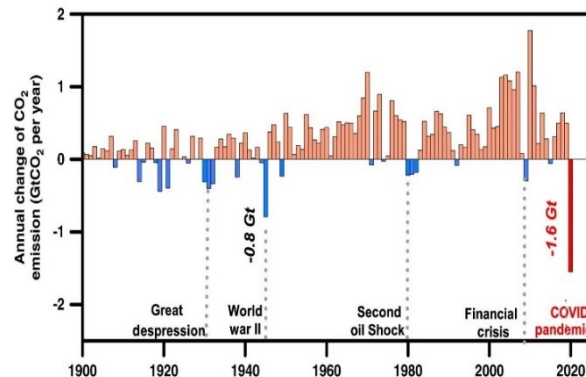

# Klima handling

Past and future of Carbon emissions  
(RCP 2.6)

(millions of kilotons of CO<sub>2</sub> equivalents)

2020-2030 RCP1.5C =  
**-7.6%** global annual  
GHG emissions (UNFCCC,  
2019)

Liu et al. *Nature Comm.*, 2020