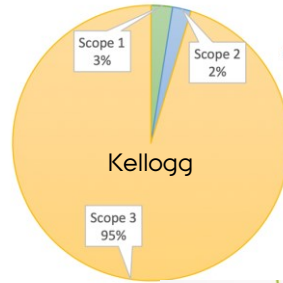

Bæredygtige CO2 opgørelser

Direkte udledninger (Scope 1)

Indirekte udledninger (Scope 2)

Værdikæde/forbrug udledninger (Scope 3)