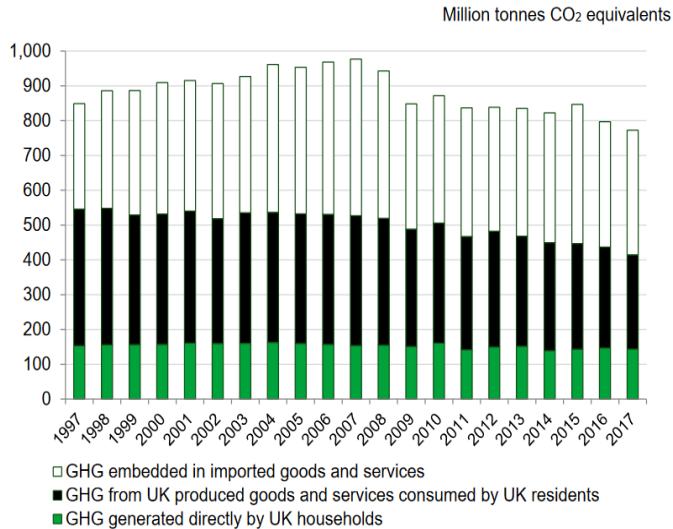

Bæredygtige CO2 opgørelser

Direkte udledninger (Scope 1)

Indirekte udledninger (Scope 2)

Værdikæde/forbrug udledninger (Scope 3)