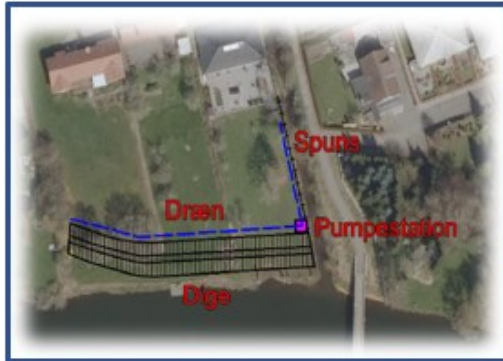

An aerial photograph of a rural landscape. A river winds through the center, surrounded by green fields, dense forests, and small settlements. The top of the image is partially obscured by a dark blue gradient with a white rectangular box on the right. The bottom of the image is a solid dark blue gradient.

Klimatilpasning i feltet mellem borger og politikere

25. maj 2022

Klimatilpasning Gudenåen

2 types of impact

2 types of situation

Forsinkelse/parkering af vandet

Bortlede vandet hurtigere

Sikre interesser lokalt

Tilpasse og lade vandet stå (acceptere vandet)