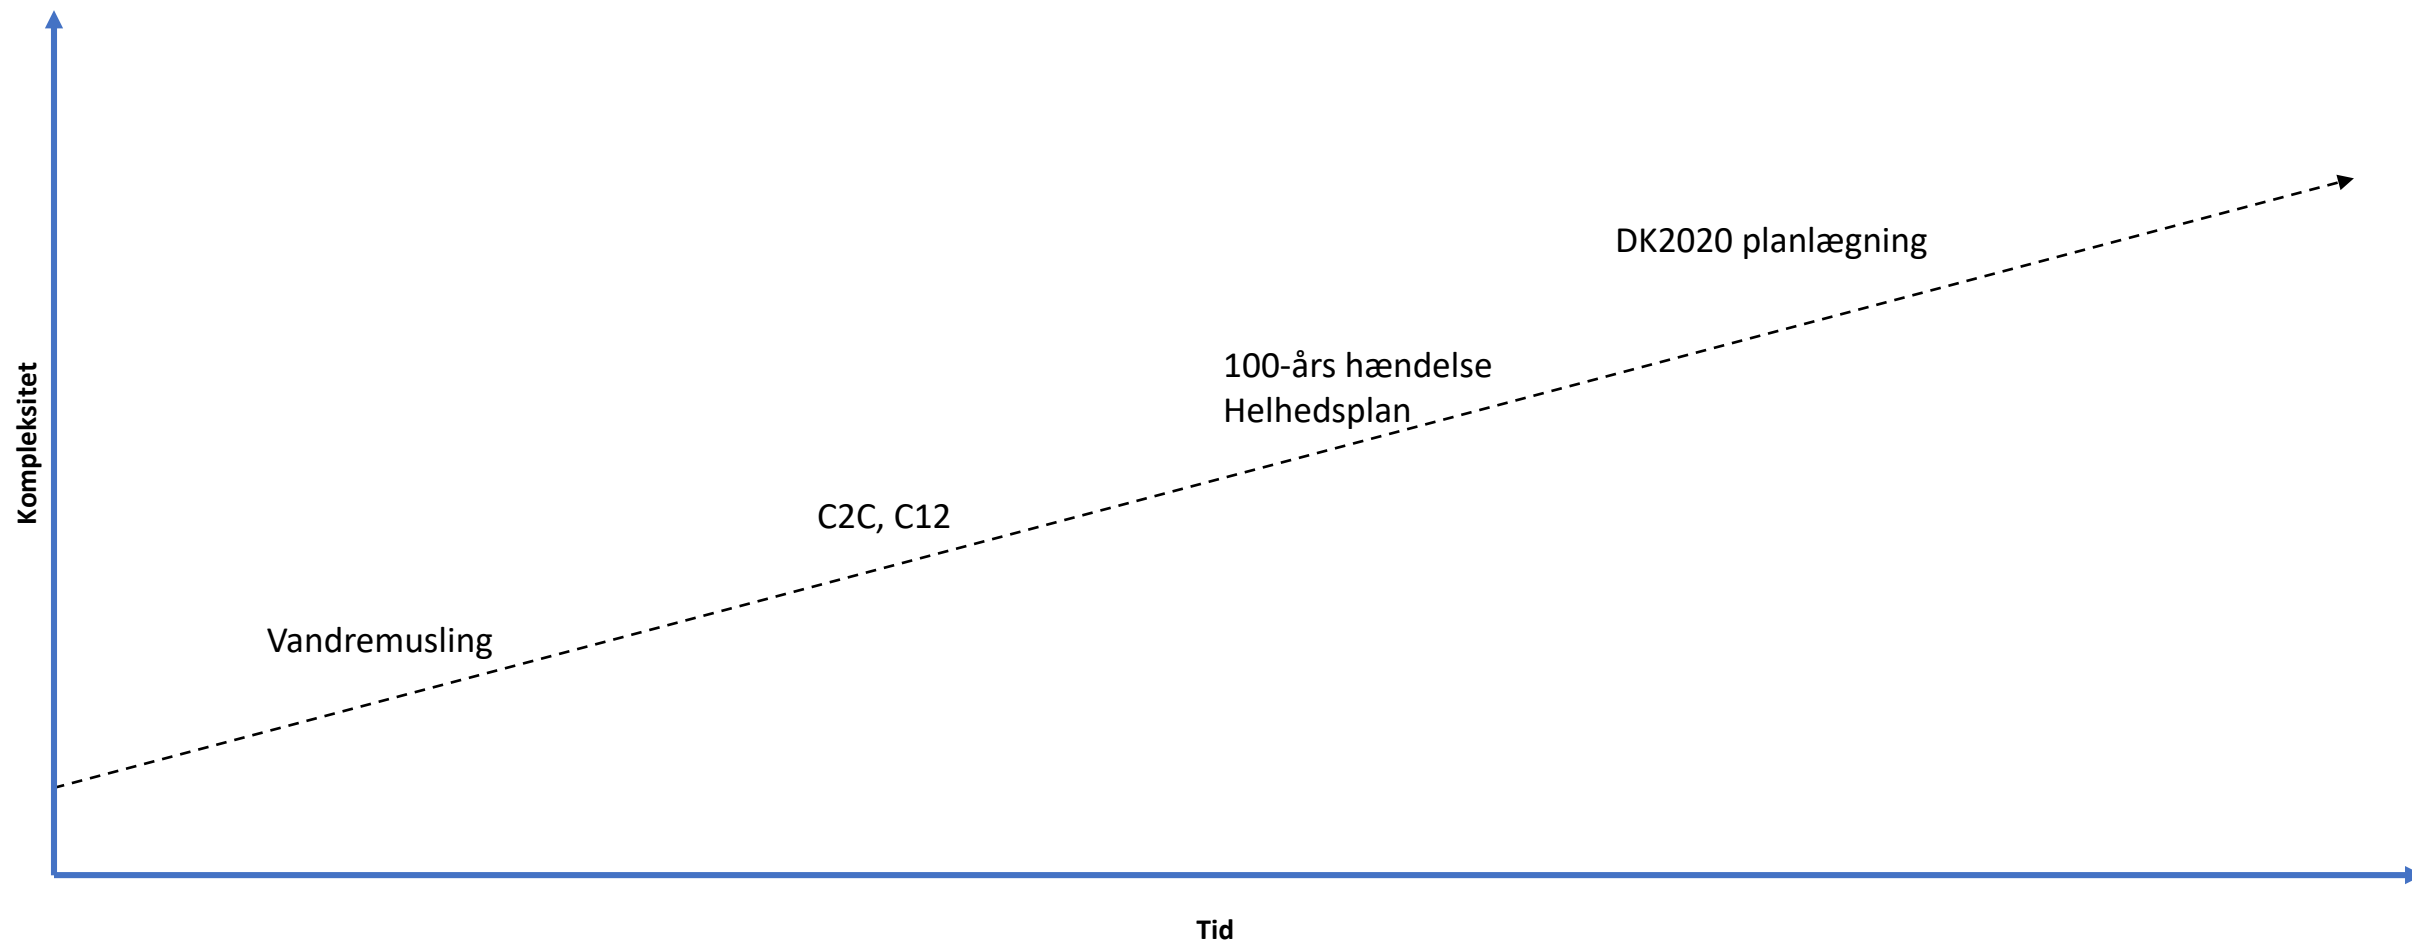

Klimatilpasning Gudenåen